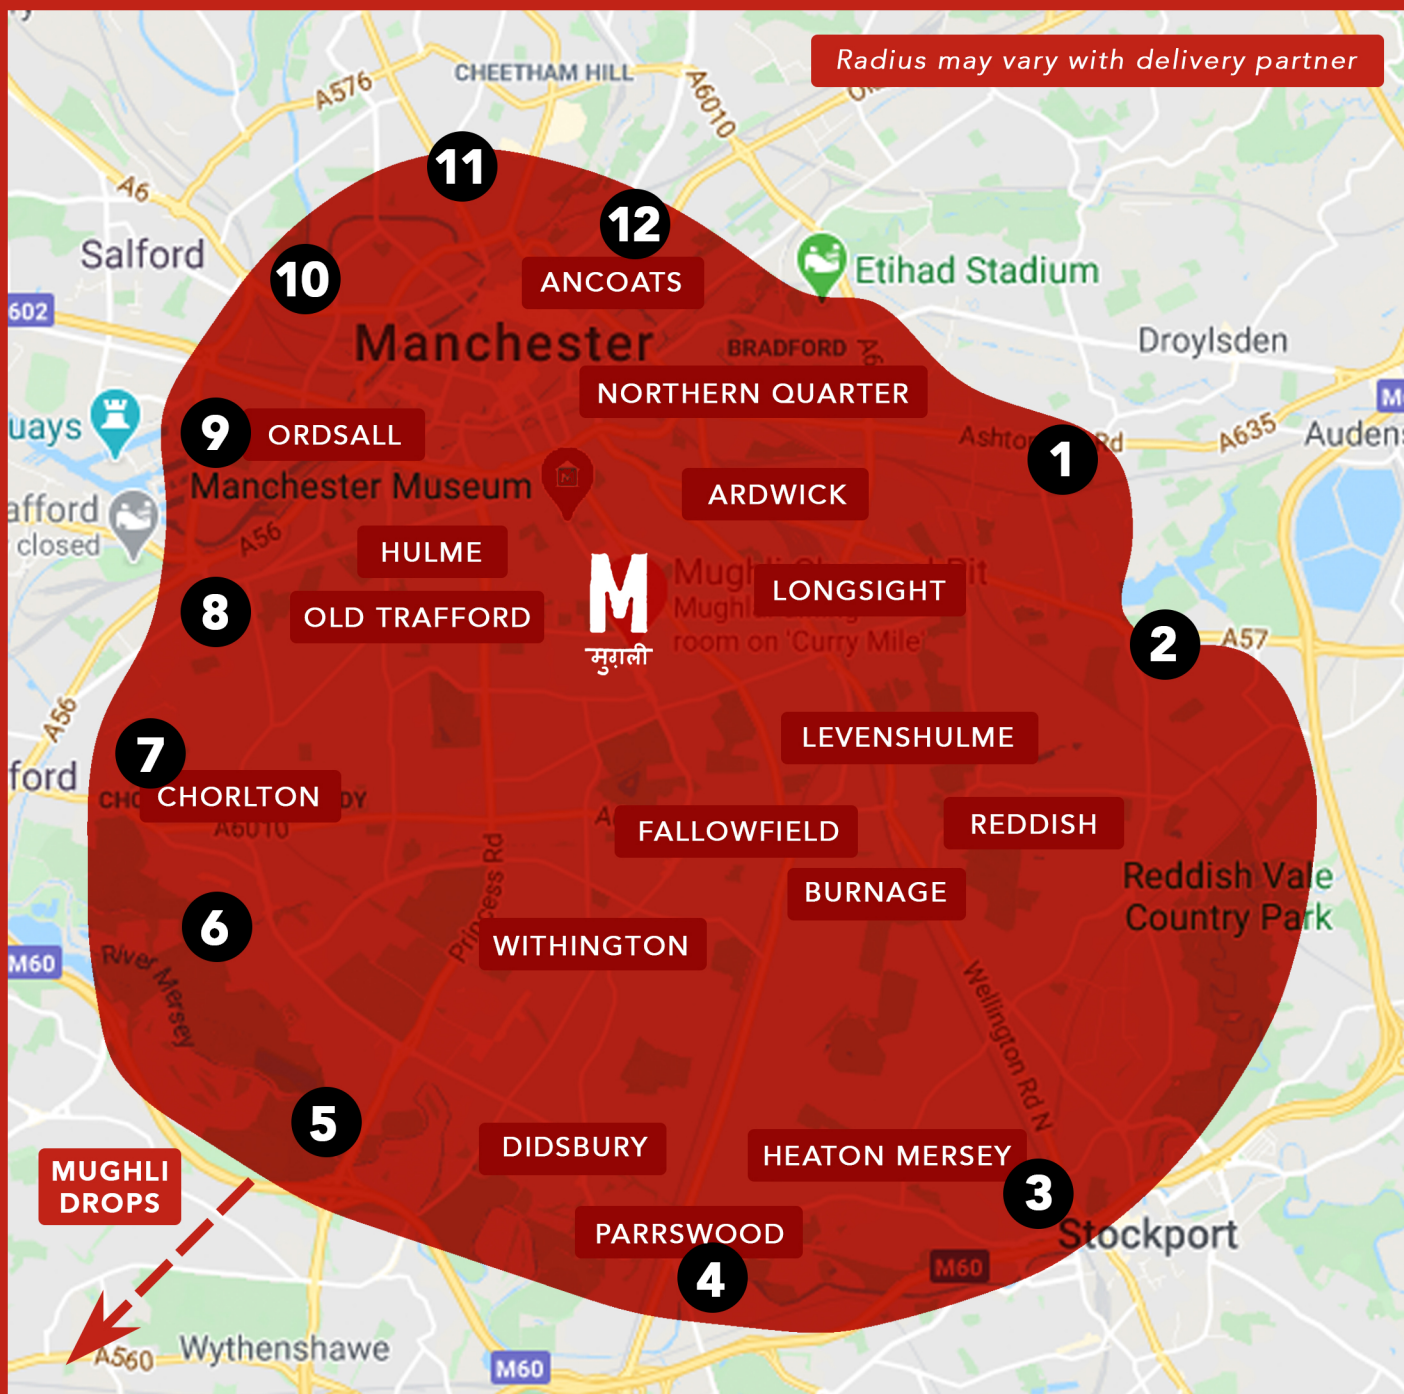

STAY SAFE
MUGHLI
AND CHILL

FRESHLY
PREPARED
HEAT-SEALED
CONTACT-FREE

SOCIAL: @mughli

OPENING
HOURS

Sun: 4 - 9.30pm
Mon: 5 - 10pm
Tue: 5 - 10pm
Wed: 5 - 10pm
Thu: 5 - 10pm
Fri: 4 - 10.30pm
Sat: 4 - 11pm

MUGHLI DROPS

We arrange personal deliveries to limited post-codes in **HALE, ALTRINCHAM & SALE**

Minimum orders & cut-off times apply - please see MUGHLI.COM for details

AVAILABLE WITH:

PERIMETER PIN-DROPS

Fall just outside of our delivery radius? Order a **CLICK & COLLECT** or pick-up a delivery from the pin-drop closest to your location:

1. **VARNA COMMUNITY PRIMARY SCHOOL**: Chisholm St M11 2LE
2. **QUALITY AUTOZ**: Manchester Rd M34 2PF
3. **DECATHLON**: George's Rd SK4 1DN.
4. **WATERSIDE LEISURE CLUB**: Wilmslow Rd M20 5WZ
5. **NORTHENDEN HOUSE ORTHODONTICS**: Sale Rd M23 0DF
6. **BROOKBURN PRIMARY SCHOOL**: Brookburn Rd M21 8EH
7. **ST JOHNS RC PRIMARY SCHOOL**: Chepstow Rd M21 9SN
8. **OLD TRAFFORD BOWLING CLUB**: Talbot Rd M16 0PW
9. **ORDSALL LEISURE CENTRE**: Craven Dr M5 3DJ
10. **SALFORD CRESCENT RAILWAY STATION**: Salford M6 5PL
11. **CHEETWOOD COM. PRIMARY SCHOOL**: Waterloo Rd M8 8EJ
12. **ST PATRICK'S RC CHURCH**: Livesy St M4 5HF